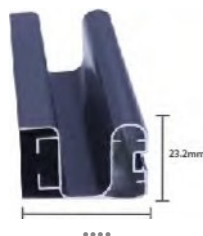

Sliding Bar