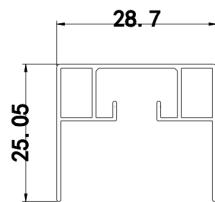

S11 Horizontal Slide Honeycomb Blind

S66 Horizontal Slide Honeycomb Day Night Blind-Screen

Outer Frame