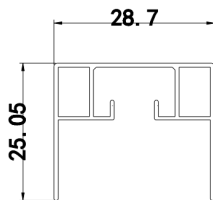

S18 Vertical Slide Honeycomb Blind

A44 Vertical Slide Honeycomb Day Night Blind-Screen

Outer Frame