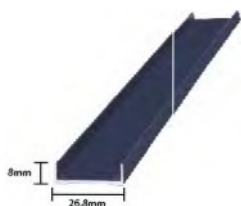

\*Check for handle location to ensure blind can be installed.

**Size Range:**

Min 300mm high x 570mm wide

Max: 2570mm high x 2770mm wide

Outer Frame

Honeycomb Fabric

Sliding Bar

Low Profile Track