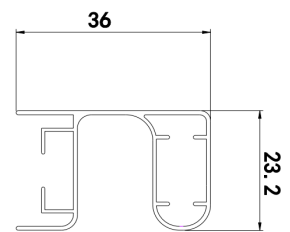

## Size Range:

Min 300mm high x 300mm wide

Max: 2570mm high x 1370mm wide

**Size Range:**

Min 570mm high x 570mm wide

Max: 2570mm high x 1370mm wide

## D06 Honeycomb Motorised Skylight Blind

Outer Frame

Motor Cover

Cover Plate

Sliding Bar