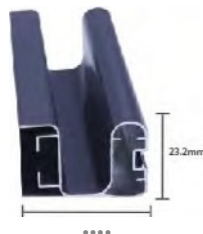

**Size Range:**

Min 300mm high x 570mm wide

Max: 2570mm high x 1370mm wide

Outer Frame

Honeycomb Fabric

Sliding Bar

**Profile Sizes**

Outer Fame