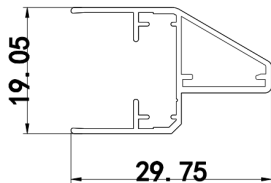

E53 Universal Sash Mount Blind

Outer Frame