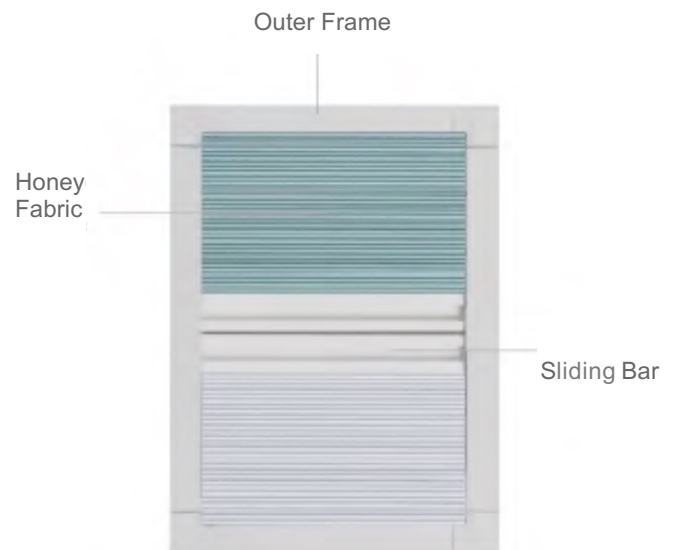

Profile Sizes