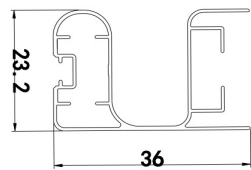

Sliding Bar