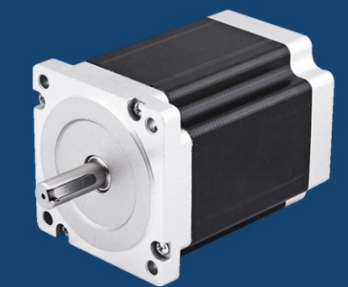

Skylux Smart Cleaning control box is installed in convenient a waterproof location either inside or outside of the building.

The controller works via the touch screen or smart phone application. Cleaning times in advance for up to 99 days or press the cleaning button as needed. The screen contains essential information such as the temperature inside and outside the building. Reminder symbol to add cleaning solution Date and time Cleaning Cycle: The glass cleaner tank stores enough cleaning fluid for approximately 20 cleaning cycles. When cleaning fluid is low a warning symbol to refill the cleaning solution appears. “Custom operating systems available for commercial projects”