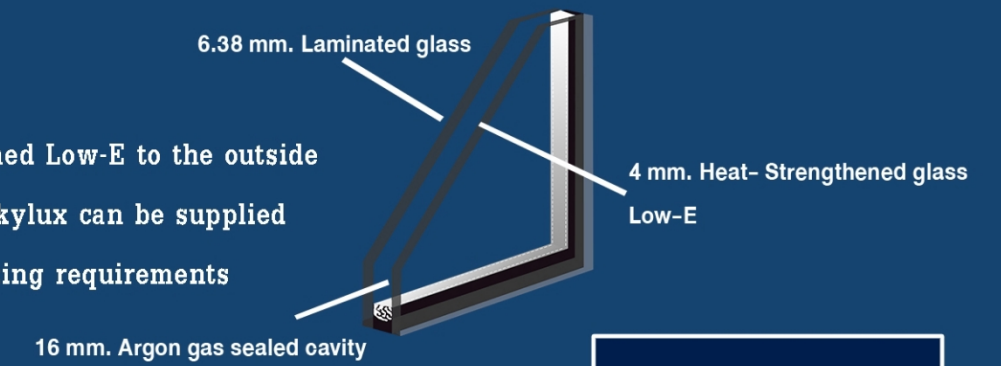

Insulated glass Skylux can be installed with most popular glass combinations and thicknesses, including single and double glazed options. Our standard insulated glass option is argon gas filled which reduces the amount of heat transmitted through the skylight along with reducing harmful UV rays up to 90%.

“Performance will change depending on location and glass types”.

Our standard 26mm Insulated glass unit uses 6mm heat strengthened Low-E to the outside and 6.38mm laminated safety glass to the inside of the building. Skylux can be supplied with custom glass selection to comply with individual country glazing requirements and variations in skylight size.

Application Skylux customised operating system is convenient to use and compatible with both iPhone and Android smartphones. Connectivity to your skylight via stable and secure Wi-Fi emitted by skylux so there is no need for home Wi-Fi. The cleaning on demand system is operated by remote control or smart phone application, when cleaning is needed just one push of the button is all that is required. Skylux is also available with an optional programable control panel where cleaning times can be scheduled in advance. The system provides cleaning cycle tracking and low-level warning of cleaning fluid via your smartphone screen.

Skylux is constructed using automotive grade highly engineered materials. The frame is made from low maintenance powder coated Aluminum alloy that is available in a range of popular colours. The drive train is powered by a digitally controlled stepping motor made in Japan, in general, all Skylux components are made from Aluminum and Stainless steel and UPVC. Materials ensuring many years to trouble free operation and minimal maintenance.