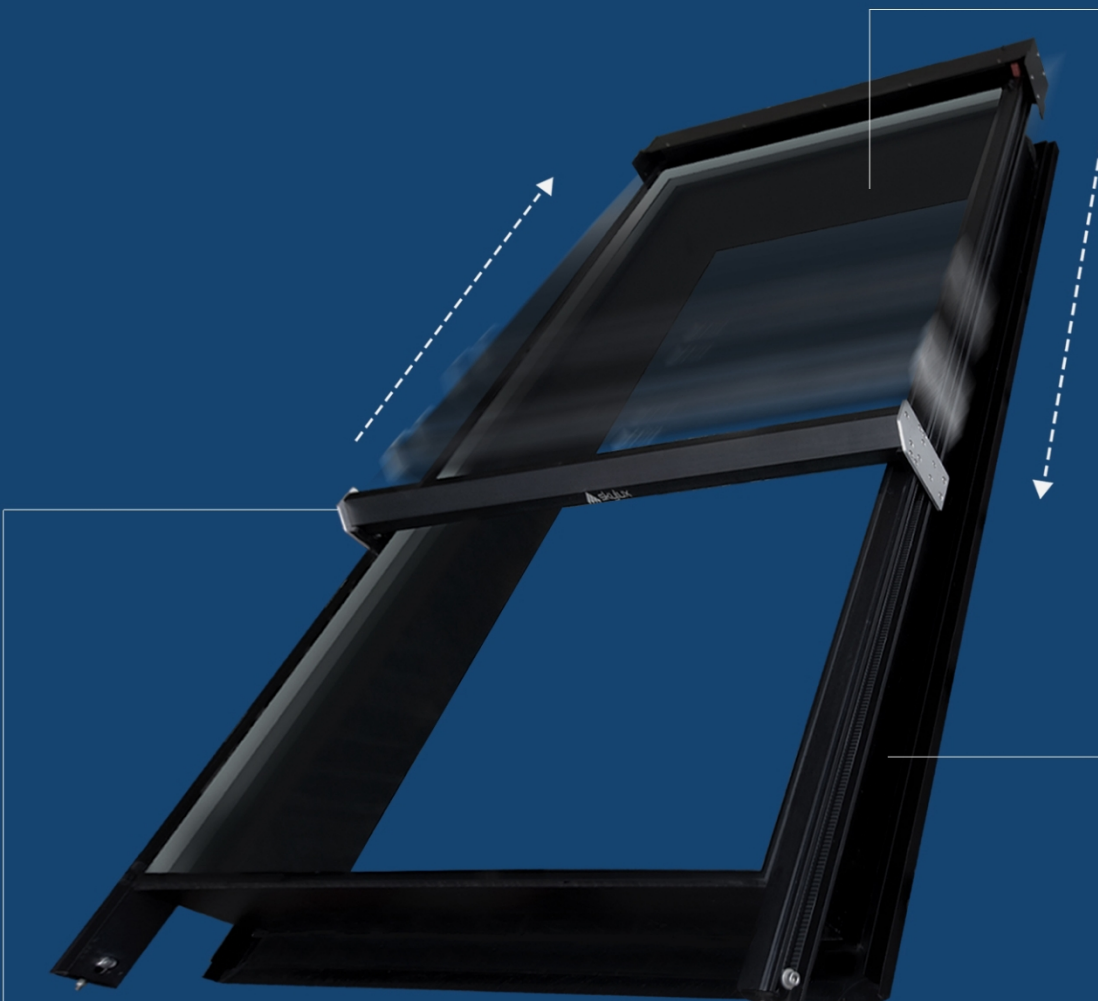

skylux

skylux is the ultimate solution for keeping skylights clean of dust and air-borne pollution. Our innovative patented self-cleaning skylight incorporates a motorised cleaning rail that cleans the skylight on demand. Skylux is operated by remote control, smartphone application or programable control panel.

Cleaning blades

Skylux is an industry first skylight that incorporates automated cleaning. The skylight has a motorised cleaning fitted with specially designed EPDM cleaning wiper blades. When operated a cleaning fluid is first applied to the class, then the cleaning rail with and cleaning wiper blades move effortlessly along the length of the skylight removing dust and debris from the glass surface. Excess cleaning fluid and dirt is pushed off the glass into a drainage chamber at the top and bottom of the skylight.

Insulated glass Skylux can be installed with most popular glass combinations and thicknesses, including single and double glazed options. Our standard insulated glass option is argon gas filled which reduces the amount of heat transmitted through the skylight along with reducing harmful UV rays up to 90%.

“Performance will change depending on location and glass types”.

Our standard 26mm Insulated glass unit uses 6mm heat strengthened Low-E to the outside and 6.38mm laminated safety glass to the inside of the building. Skylux can be supplied with custom glass selection to comply with individual country glazing requirements and variations in skylight size.